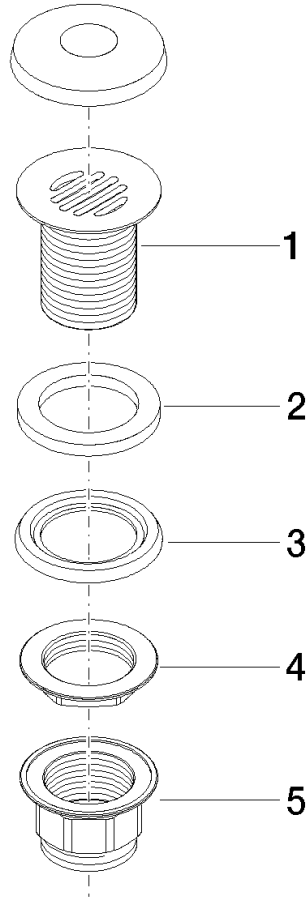

10 110 970

Fits: IMO, LULU, MADISON, MEM, TARA,
CL.1, LISSÉ, VAIA, META, CYO

| | | |
|---|-------------------------------|---------------|
|  | Brushed Chrome | 10 110 970-93 |
|  | Chrome | 10 110 970-00 |
|  | Brushed Platinum | 10 110 970-06 |
|  | Platinum | 10 110 970-08 |
|  | Durabross (23kt Gold) | 10 110 970-09 |
|  | Dark Chrome | 10 110 970-19 |
|  | Light Gold | 10 110 970-26 |
|  | Brushed Light Gold | 10 110 970-27 |
|  | Brushed Durabross (23kt Gold) | 10 110 970-28 |
|  | Matte Black | 10 110 970-33 |
|  | Brushed Bronze | 10 110 970-42 |
|  | Brushed Champagne (22kt Gold) | 10 110 970-46 |
|  | Champagne (22kt Gold) | 10 110 970-47 |
|  | Brushed Dark Platinum | 10 110 970-99 |

Grated waste 1 1/4" - Brushed Chrome

IMO

10 110 970

Only suitable for sinks without an overflow.

10 110 970

10 110 970

Parts for other finishes can be found here: [Chrome](#)

Spare parts list

| No. | Item Number | Name | Quantity used | Delivery time |
|-----|-----------------|------|---------------|---------------|
| 1 | 09 11 01 025-93 | cup | 1 | 20 |
| 2 | 09 14 05 039 90 | seal | 1 | 2 |
| 3 | 09 14 03 025 90 | seal | 1 | 2 |
| 4 | 09 23 10 017 90 | nut | 1 | 2 |
| 5 | 09 23 10 020-93 | nut | 1 | 20 |